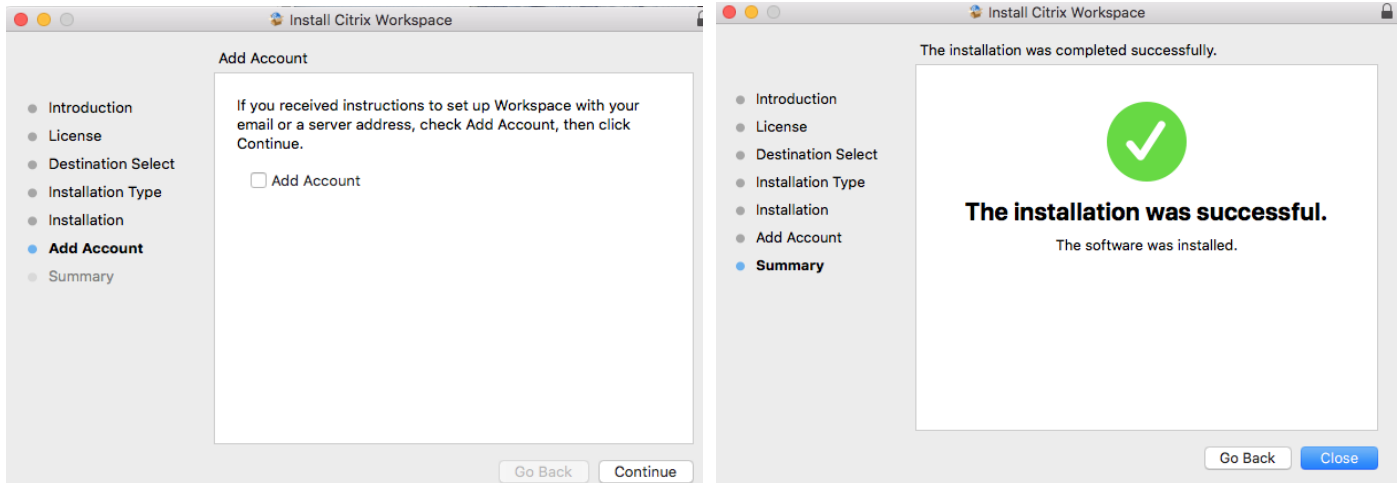

Install Citrix Workspace

Uninstall Citrix Workspace

- After the install has begun a new window will pop up on the screen to determine if the application can be run. Click continue on the window. At this point it is self-explanatory, follow the install clicking next and continue where necessary.

- Once successfully completed, this penultimate window will pop up. Do **NOT** tick the box, leave it empty and click continue and then click close and the installation will have been successful. Follow the steps below to log into the portal using the Citrix application you have just installed.