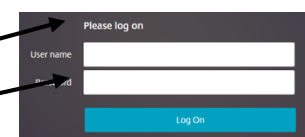

How to access GC Portal from Home?

- Open Google Chrome.
- Search for Gloscol Log in.
- Click on the First Search.
- Once the page has loaded scroll down until you get to the option on the right hand side where it offers other college services.
- Click on the GC Portal option at the bottom of the list.
- Once click on the GC Portal option it will produce the log in page.
- Enter your college log in details and press enter - Username is your Student Number **Only**.
- This will then log you into the Citrix application that you have installed as per instructions above.
- By clicking the little screen this will then log you into the College Portal which will allow you to access your files, emails etc., as if it were in college.