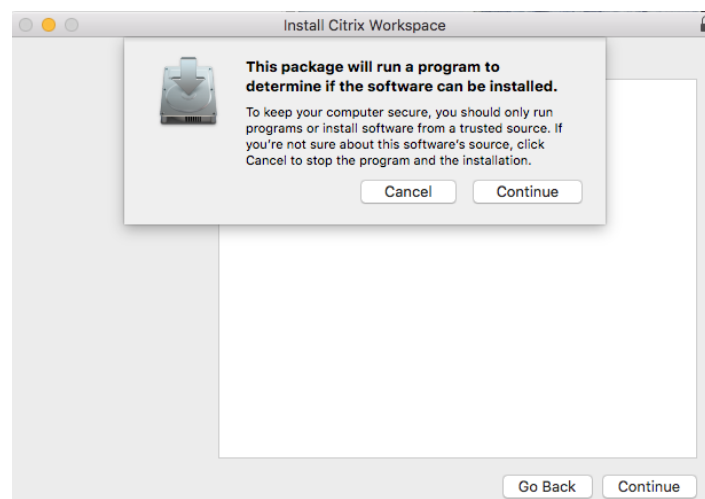

Download Citrix Workspace app for Mac

- Once you have clicked the blue button, wait for the application to download. Once complete double click.

- After double clicking on the download, a new window will pop up – Click **install** Citrix Workspace.

Install Citrix Workspace

Uninstall Citrix Workspace

- After the install has begun a new window will pop up on the screen to determine if the application can be run. Click continue on the window. At this point it is self-explanatory, follow the install clicking next and continue where necessary.