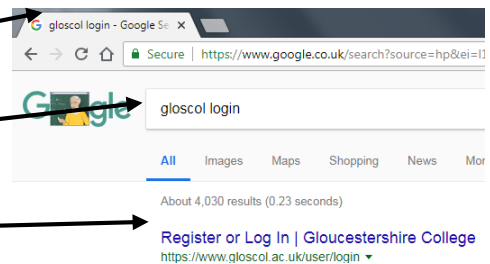

How to access GC Portal from Home?

- Open Google Chrome.
- Search for Gloscol Log in.
- Click on the First Search.
- Once the page has loaded scroll down until you get to the option on the right hand side where it offers other college services.
- Click on the GC Portal option at the bottom of the list.
- Once click on the GC Portal option it will produce the log in page.
- Enter your college log in details and press enter - Username is your Student Number **Only**.
- This will then log you into the Citrix application that you have installed as per instructions above.
- By clicking the little screen this will then log you into the College Portal which will allow you to access your files, emails etc., as if it were in college.