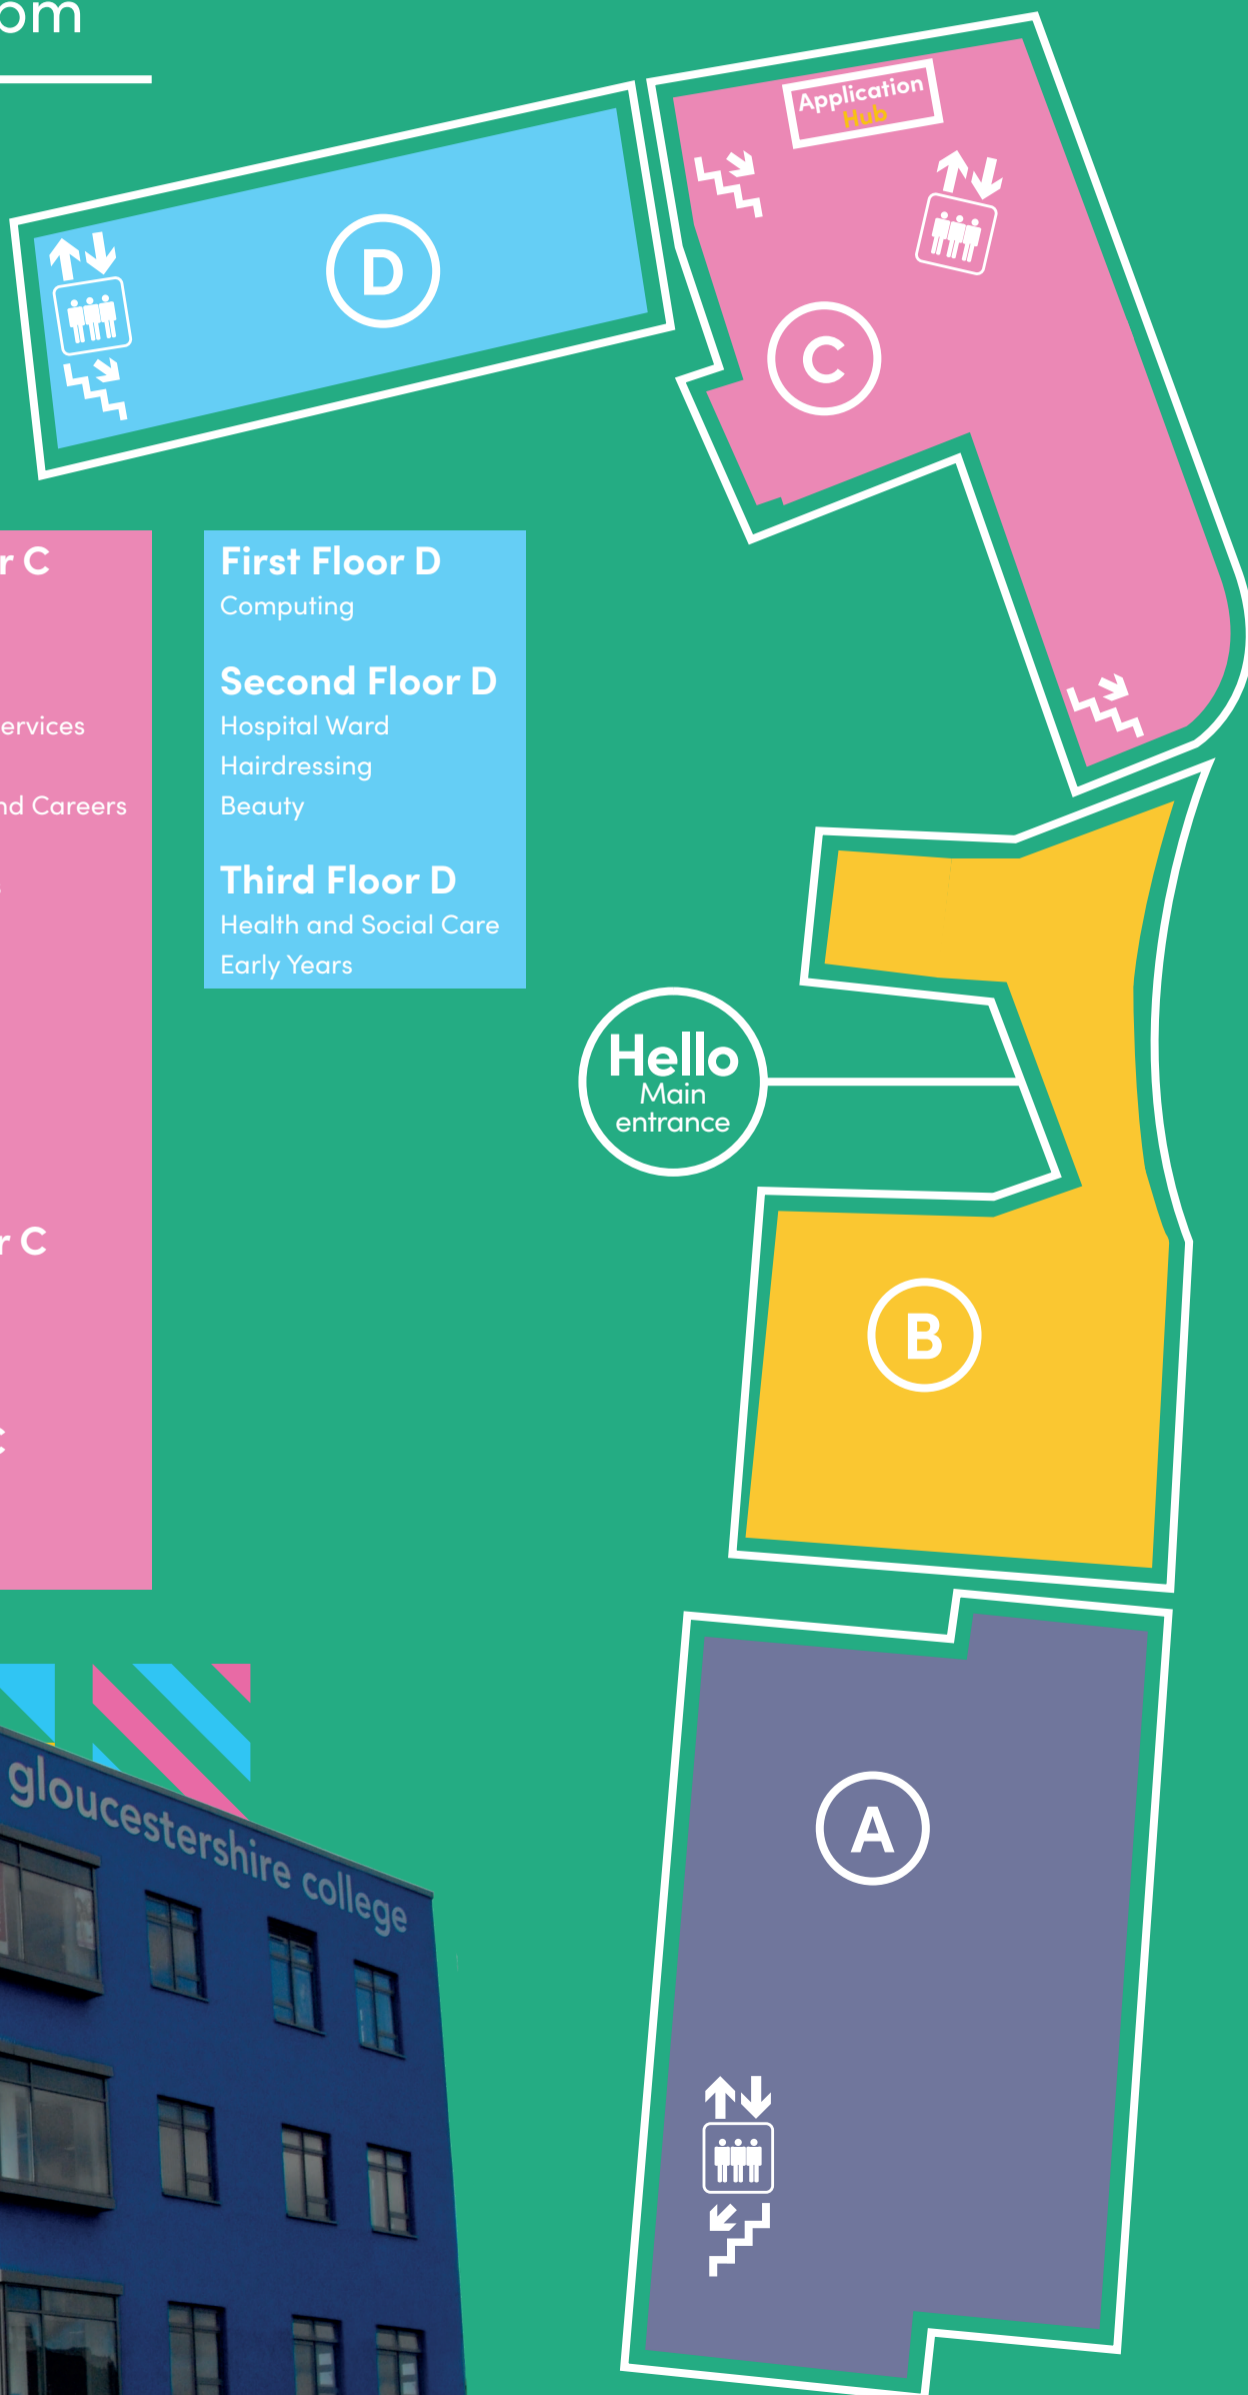

Gloucester Campus Open Evening

Gloucestershire College

Welcome Talks

An introduction to life at GC

5.00pm / 6.00pm / 7.00pm

Subject Talks

5.30pm / 6.30pm / 7.30pm

Ground Floor A

Electrical
Motor Vehicle

First Floor A

Plumbing

Second Floor A

Construction
Engineering

Ground Floor B

Welcome Talk A

Ground Floor C

Second Floor C

Music
Performing Arts
Photography

Third Floor C

Art
Media
Graphic Design

First Floor D

Computing

Second Floor D

Hospital Ward
Hairdressing
Beauty

Third Floor D

Health and Social Care
Early Years